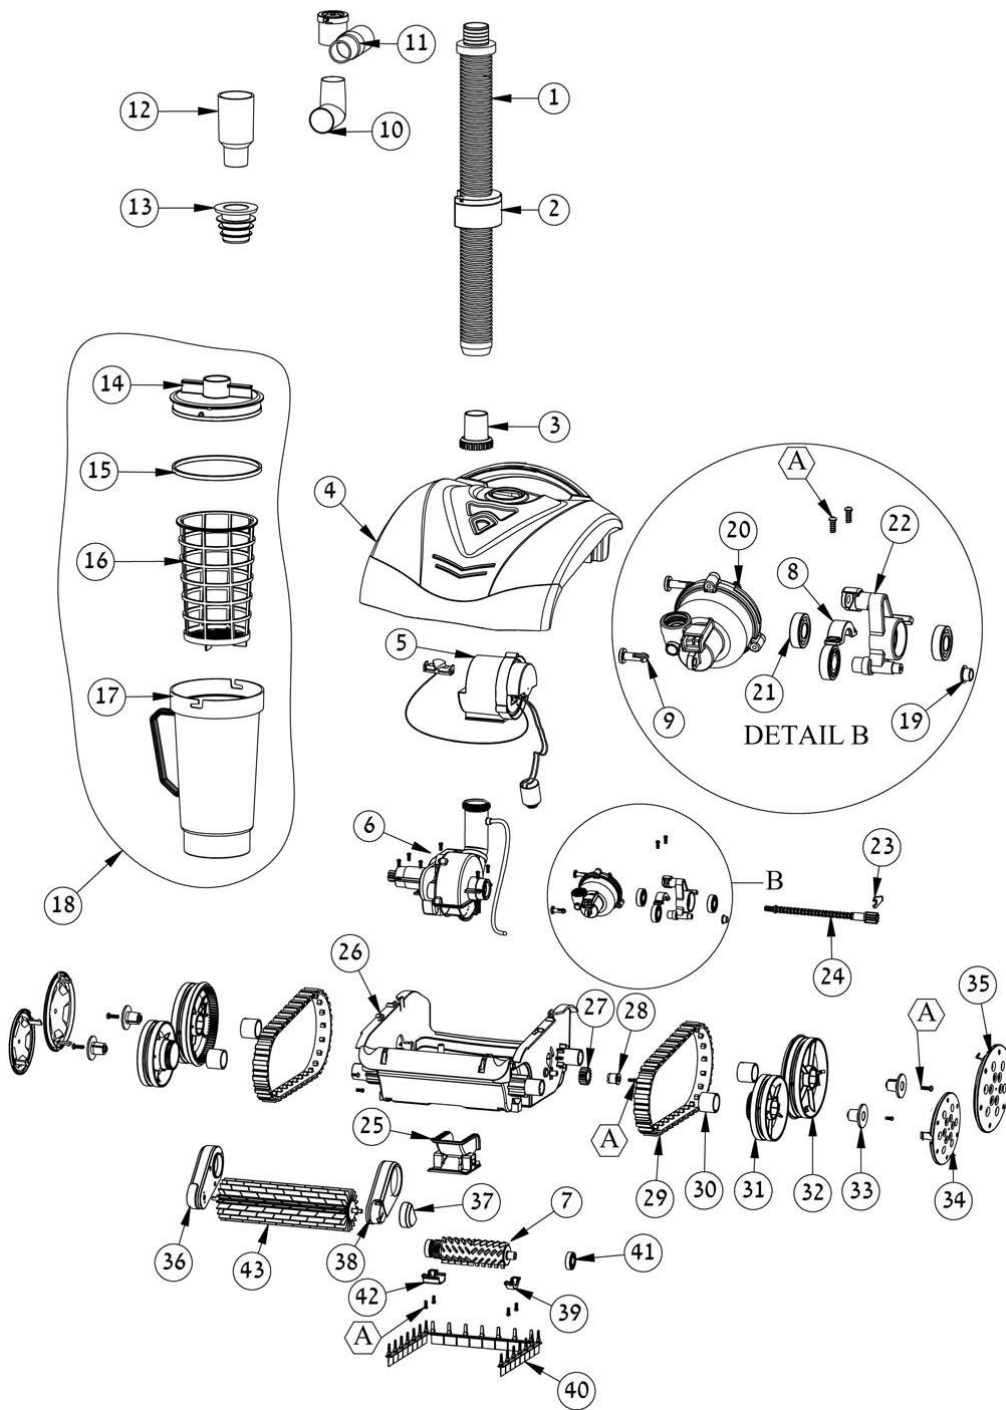

## Dolphin Hybrid

Item #	Item Number	Description
01-1	H6519501	Float.Suction Pipe 1.17m
01	H6519500	Suction Pipe For Bio/Hyb -10 Pcs
02	H6100525-ASSY	Float For Pipe Assy - Hybrid
03	H9991059	Hybrid Swivel Assy
04	H99952033-ASSY	Outer Casing Hybrid Rs1
05	H9991051-ASSY	Hyb. Electronical Kit Maytronics
06	H9991054-ASSY	Hybrid Driving System Kit Assy
07	H9995543-ASSY	Vgb Brush Assy Hybrid
08	H9980758	Bushing For Eccenter
09	H9958125	Locking Pin For Water Piston
10	H9958040	90 Degree Adaptor
11	H9991057	Safty Valve Assy
12	H9991056	Flow Meter Assy
13	H9958045	Fir Tree Adaptor
14	H9958043	Filter Cover Hybrid
15	H3861334	Oring 55 Shore 136x4x7mm
16	H9958049	Filter Net Hybrid
17	H9958044	Filter Body Hybrid
18	H9991058-ASSY	Leaf Canister Assy
20	H9991050-ASSY	Water Piston Assy
21	H5585173	Bearing 6001+ss316 Balls
22	H9958122	Eccenter
23	H9958039	C-Clip For Flexible Shaft
24	H9958123	Flexible Shaft+gear
25	H9958127	Water Inlet Hybrid
26	H9991061-ASSY	Hybrid Base Cool Grey Assy
27	H9958108	Gear M1.5 Z16 Hybrid
28	H9958109	Sleeve For Eccenter Gear Hybrid
29	H9958147	Track - Hybrid
30	H9958128	Wheel Bushing Hybrid
31	H9958136	Front Wheel - Hybrid
32	H9958140	Rear Wheel - Hybrid
33	H9958002	Bearing Locker - Hybrid
34	H9958053	Small Wheel Cover Grey
35	H9958054	Big Wheel Cover Grey
36	H9991053-ASSY	Brush Arm+spurwheel R Assy
37	H9958142	Bumpper For Brush Arm Hybrid
38	H9991052-ASSY	Brush Arm Left Assy
39	H9958121	Omega For Vgb Brush Hybrid
40	H9991060-ASSY	Surface Brush Long - Kit Of 3
42	H9958126	Omega+cover For Vgb Brush Hybrid
43	H9995542-ASSY	Brush Assy Hybrid
999	8141025	General Maintenance
A	3379410-A	Screw Wn1412 A2 Ka40x10

## Rainbow Pool Products

PO Box 2388, Mansfield Qld 4122

Telephone STD 61-7-3849 5385

Facsimile STD 61-7-3849 5384

Email: [info@rainbowpoolproducts.com.au](mailto:info@rainbowpoolproducts.com.au)

Web: [www.rainbowpoolproducts.com.au](http://www.rainbowpoolproducts.com.au)